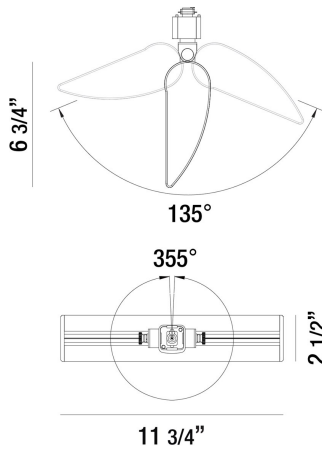

DIPPER, 1-LIGHT LED TRACK, 30W

PRODUCT DETAILS

No.	:	32993-35-01
Product Color	:	BLACK
Length	:	11.75"
Width	:	2.5"
Height	:	6.75"
Weight	:	3lbs

LIGHT SOURCE DETAILS

Light Source Type	:	INTEGRATED LED
Input Voltage	:	120V
Bulb Voltage	:	120V
Socket Type	:	LED
Total Wattage	:	30W
Initial Lumens	:	2000lm
Kelvin	:	3500K
CRI	:	80
Dimmable	:	Yes

OPTIONS AVAILABLE

ITEM NO.	FINISH	SHADE
32993-35-01	BLACK	

TECHNICAL DETAILS

IP Rating	:	20
Location	:	DRY
Approval	:	
Title 24	:	Yes
Beam Angle	:	100
Vertical Adjustment	:	67.5
Horizontal Adjustment	:	355