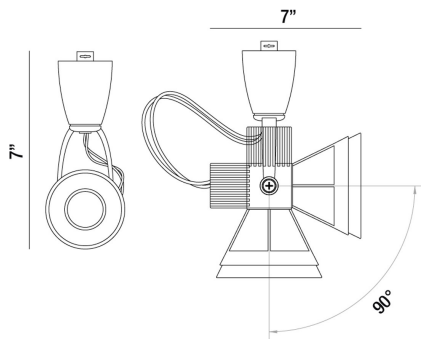

### PRODUCT DETAILS

No.	:	33218-02
Product Color	:	WHITE
Shade / Accent Colour	:	FROST
Length	:	4"
Width	:	3.125"
Height	:	7"

### LIGHT SOURCE DETAILS

Light Source Type	:	INTEGRATED LED
Bulb Voltage	:	120V
Socket Type	:	LED
Total Wattage	:	6W
Initial Lumens	:	500lm
Kelvin	:	3000K
CRI	:	80
Dimmable	:	Yes

### TECHNICAL DETAILS

IP Rating	:	20
Location	:	DRY
Approval	:	
Title 24	:	Yes
Beam Angle	:	60
Vertical Adjustment	:	90
Horizontal Adjustment	:	350