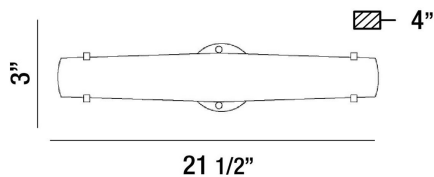

ABSOLVE, 1-LIGHT LED FLUSHMOUNT

PRODUCT DETAILS

No.	:	33228-013
Product Color	:	CHROME
Shade / Accent Colour	:	OPAL WHITE GLASS
Width	:	21.5"
Height	:	3"
Ext	:	4"
Weight	:	3lbs

LIGHT SOURCE DETAILS

Light Source Type	:	INTEGRATED LED
Input Voltage	:	120V
Bulb Voltage	:	120V
Total Wattage	:	20W
Initial Lumens	:	1600lm
Kelvin	:	3000K
CRI	:	80
Dimmable	:	Yes

OPTIONS AVAILABLE

ITEM NO.	FINISH	SHADE
33228-013	CHROME	OPAL WHITE GLASS

TECHNICAL DETAILS

Location	:	DRY
Approval	:	

PROJECT INFORMATION

Job Name: Date: Category:

Comments: