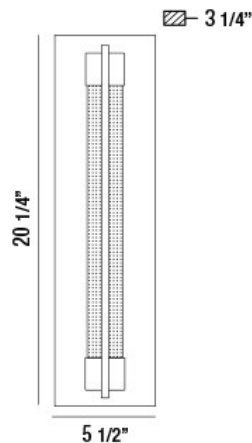

### PRODUCT DETAILS

No.	:	33692-012
Product Color	:	ANTIQUE SILVER
Shade / Accent Colour	:	SEEDED GLASS
Width	:	5.5"
Height	:	20.25"
Ext	:	3.25"
Weight	:	10.8lbs

### TECHNICAL DETAILS

Canopy / Backplate Length	:	20.5"
Canopy / Backplate Height	:	0.75"
Canopy / Backplate Width	:	5.5"
Driver	:	ZEGA
IP Rating	:	54
Location	:	WET
Approval	:	
Title 24	:	Yes