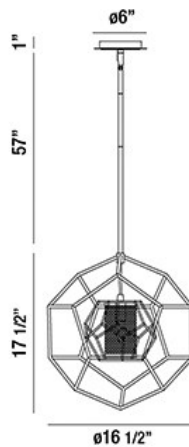

BETTINO, 17" ROUND PENDANT

PRODUCT DETAILS

No.	:	33700-014
Product Color	:	BLACK
Product Material	:	METAL
Shade / Accent Colour	:	BLACK/BRASS
Shade / Accent Material	:	METAL CAGE
Diameter	:	16.5"
Height	:	17.5"
Overall Height	:	75.5"
Weight	:	6.1lbs

OPTIONS AVAILABLE

ITEM NO.	FINISH	SHADE
33700-014	BLACK	BLACK/BRASS

TECHNICAL DETAILS

Hanging Support Type	:	ROD
Hanging Support Length	:	57"
Rods Included	:	3"+6"+12"+18"+18"
Canopy / Backplate Height	:	1"
Canopy / Backplate Dia.	:	6"
Location	:	DRY
Approval	:	