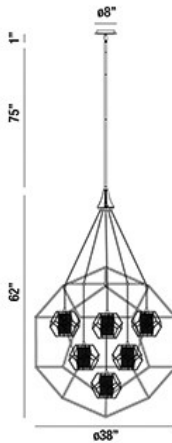

BETTINO, 38" ROUND CHANDELIER

PRODUCT DETAILS

No.	:	33702-018
Product Color	:	BLACK
Product Material	:	METAL
Shade / Accent Colour	:	BLACK/BRASS
Shade / Accent Material	:	METAL CAGE
Diameter	:	38"
Height	:	62"
Overall Height	:	120"
Weight	:	17.6lbs

LIGHT SOURCE DETAILS

Number of Bulbs	:	7
Light Source	:	Incandescent
Light Source Type	:	B10
Input Voltage	:	120V
Bulb Voltage	:	120V
Socket Type	:	E12
Wattage	:	60W
Total Wattage	:	420W
Bulb Included	:	No
Dimmable	:	Yes

OPTIONS AVAILABLE

ITEM NO.	FINISH	SHADE
33702-018	BLACK	BLACK/BRASS

TECHNICAL DETAILS

Hanging Support Type	:	ROD
Hanging Support Length	:	57"
Rods Included	:	3"+6"+12"+18"+18"+18"
Canopy / Backplate Height	:	1"
Canopy / Backplate Dia.	:	8"
Location	:	DRY
Approval	:	