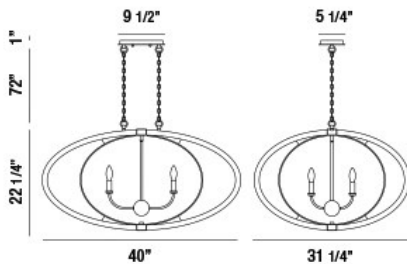

### PRODUCT DETAILS

No.	:	33708-010
Product Color	:	POLISHED NICKEL
Product Material	:	METAL
Length	:	40"
Width	:	31.25"
Height	:	22.25"
Overall Height	:	95.25"
Weight	:	18lbs

### LIGHT SOURCE DETAILS

Number of Bulbs	:	6
Light Source	:	Incandescent
Light Source Type	:	B10
Input Voltage	:	120V
Bulb Voltage	:	120V
Socket Type	:	E12
Wattage	:	60W
Total Wattage	:	360W
Bulb Included	:	No
Dimmable	:	Yes

### TECHNICAL DETAILS

Hanging Support Type	:	CHAIN
Hanging Support Length	:	72"
Canopy / Backplate Length	:	9.5"
Canopy / Backplate Height	:	1"
Canopy / Backplate Width	:	5.25"
Location	:	DRY
Approval	:	