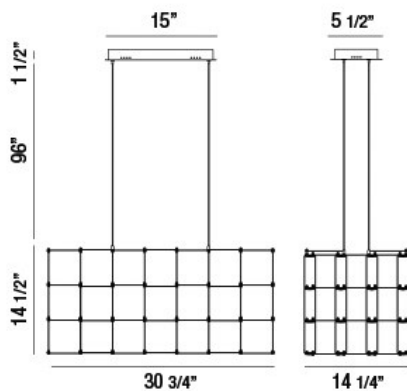

LINWOOD, 31" RECTANGULAR CHANDELIER

PRODUCT DETAILS

No.	:	33717-012
Product Color	:	CHROME
Product Material	:	METAL
Length	:	30.75"
Width	:	14.25"
Height	:	14.5"
Overall Height	:	112"
Weight	:	11.7lbs

LIGHT SOURCE DETAILS

Light Source Type	:	INTEGRATED LED
Input Voltage	:	120V
Bulb Voltage	:	120V
Socket Type	:	LED
Total Wattage	:	26W
Delivered Lumens	:	1920lm
Kelvin	:	4000K
CRI	:	90+
Dimmable	:	Yes

OPTIONS AVAILABLE

ITEM NO.	FINISH	SHADE
33717-012	CHROME	

TECHNICAL DETAILS

Hanging Support Type	:	AIRCRAFT CABLE
Hanging Support Length	:	96"
Canopy / Backplate Length	:	15"
Canopy / Backplate Height	:	1.5"
Canopy / Backplate Width	:	5.5"
Location	:	DRY
Approval	:	