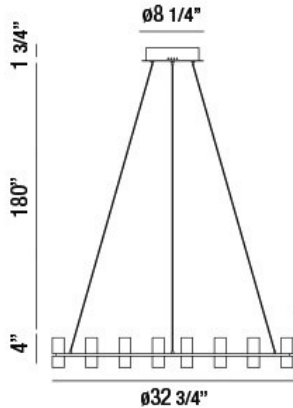

## NETTO, 33" ROUND CHANDELIER

### PRODUCT DETAILS

No.	:	33725-017
Product Color	:	CHROME
Product Material	:	METAL
Shade / Accent Colour	:	CLEAR
Shade / Accent Material	:	ACRYLIC
Diameter	:	32.75"
Height	:	4"
Overall Height	:	185.75"
Weight	:	8.3lbs

### TECHNICAL DETAILS

Hanging Support Type	:	AIRCRAFT CABLE
Hanging Support Length	:	180"
Canopy / Backplate Height	:	1.75"
Canopy / Backplate Dia.	:	8.25"
Location	:	DRY
Approval	:	