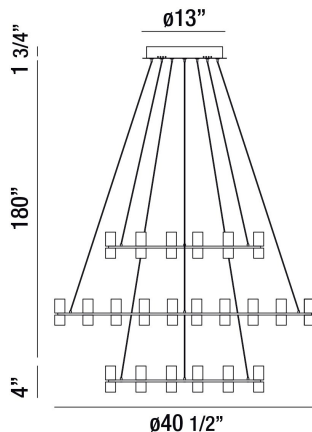

NETTO, 41" ROUND CHANDELIER

PRODUCT DETAILS

No.	:	33726-014
Product Color	:	CHROME
Product Material	:	METAL
Shade / Accent Colour	:	CLEAR
Shade / Accent Material	:	ACRYLIC
Diameter	:	40.5"
Height	:	4"
Overall Height	:	193.75"
Weight	:	22lbs

LIGHT SOURCE DETAILS

Light Source Type	:	INTEGRATED LED
Input Voltage	:	120V
Bulb Voltage	:	120V
Socket Type	:	LED
Total Wattage	:	132W
Delivered Lumens	:	7920lm
Kelvin	:	3000K
CRI	:	90+
Dimmable	:	Yes

OPTIONS AVAILABLE

ITEM NO.	FINISH	SHADE
33726-014	CHROME	CLEAR

TECHNICAL DETAILS

Hanging Support Type	:	AIRCRAFT CABLE
Hanging Support Length	:	180"
Canopy / Backplate Height	:	1.75"
Canopy / Backplate Dia.	:	13"
Location	:	DRY
Approval	:	