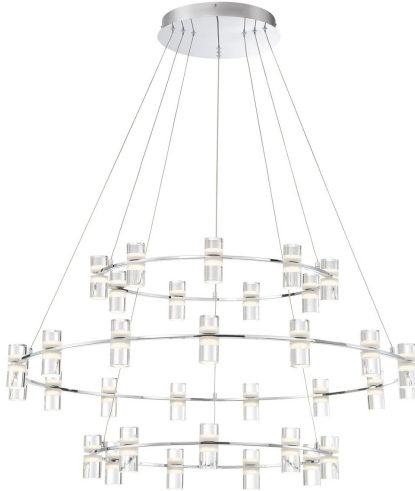

NETTO, 41" ROUND CHANDELIER

PRODUCT DETAILS

No.	:	33726-014
Product Color	:	CHROME
Product Material	:	METAL
Shade / Accent Colour	:	CLEAR
Shade / Accent Material	:	ACRYLIC
Diameter	:	40.5"
Height	:	4"
Overall Height	:	193.75"
Weight	:	22lbs

LIGHT SOURCE DETAILS

Light Source Type	:	INTEGRATED LED
Input Voltage	:	120V
Bulb Voltage	:	120V
Socket Type	:	LED
Total Wattage	:	132W
Delivered Lumens	:	7920lm
Kelvin	:	3000K
CRI	:	90+
Dimmable	:	Yes

OPTIONS AVAILABLE

ITEM NO.	FINISH	SHADE
33726-014	CHROME	CLEAR

TECHNICAL DETAILS

Hanging Support Type	:	AIRCRAFT CABLE
Hanging Support Length	:	180"
Canopy / Backplate Height	:	1.75"
Canopy / Backplate Dia.	:	13"
Location	:	DRY
Approval	:	