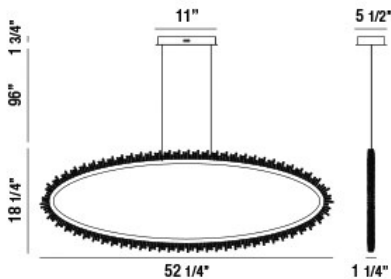

SCOPPIA, 52" OVAL CHANDELIER

PRODUCT DETAILS

No.	:	33730-011
Product Color	:	CHROME
Product Material	:	METAL
Shade / Accent Colour	:	CLEAR
Shade / Accent Material	:	MULTIPLE FACET CRYSTAL BEADS
Length	:	52.25"
Width	:	1.25"
Height	:	18.25"
Overall Height	:	116"
Weight	:	11lbs

ITEM NO.	FINISH	SHADE
33730-011	CHROME	CLEAR

TECHNICAL DETAILS

Hanging Support Type	:	AIRCRAFT CABLE
Hanging Support Length	:	96"
Canopy / Backplate Length	:	11"
Canopy / Backplate Height	:	1.75"
Canopy / Backplate Width	:	5.5"
Location	:	DRY
Approval	:	