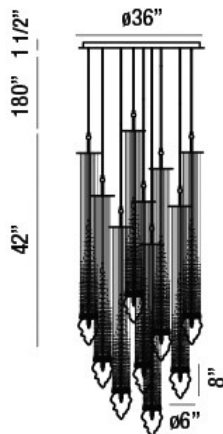

CASCATA, 36" ROUND CHANDELIER

PRODUCT DETAILS

No.	:	33749-013
Product Color	:	.
Product Material	:	METAL
Shade / Accent Colour	:	AMBER
Shade / Accent Material	:	HAND-BLOWN GLASS/CRYSTAL BEADING
Diameter	:	36"
Height	:	42"
Overall Height	:	223.5"
Weight	:	85.8lbs
Shade Diameter	:	6"

LIGHT SOURCE DETAILS

Number of Bulbs	:	9
Light Source	:	Halogen
Light Source Type	:	G9
Input Voltage	:	120V
Bulb Voltage	:	120V
Socket Type	:	G9
Wattage	:	40W
Total Wattage	:	360W
Bulb Included	:	Yes
Dimmable	:	Yes

OPTIONS AVAILABLE

ITEM NO.	FINISH	SHADE
33749-013	.	AMBER

TECHNICAL DETAILS

Hanging Support Type	:	WIRE
Hanging Support Length	:	180"
Canopy / Backplate Height	:	1.5"
Canopy / Backplate Dia.	:	36"
Location	:	DRY
Approval	:	