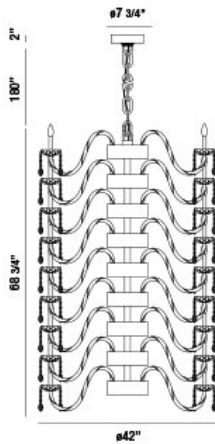

## FERRERO, 42" ROUND CHANDELIER

### PRODUCT DETAILS

No.	:	33763-019
Product Color	:	CHROME
Product Material	:	METAL
Shade / Accent Colour	:	CLEAR
Shade / Accent Material	:	CRYSTAL
Diameter	:	42"
Height	:	68.75"
Overall Height	:	250.75"
Weight	:	255lbs

### TECHNICAL DETAILS

Hanging Support Type	:	CHAIN
Hanging Support Length	:	180"
Canopy / Backplate Height	:	2"
Canopy / Backplate Dia.	:	7.75"
Location	:	DRY
Approval	:	