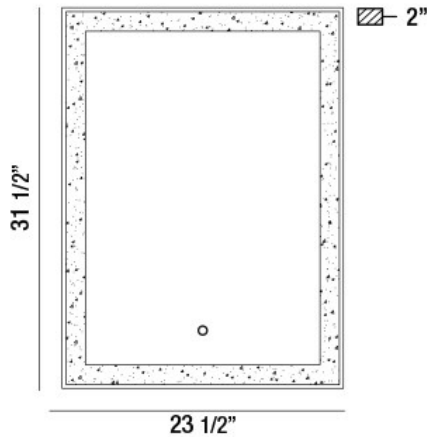

PROJECT INFORMATION

Job Name: Date: Category:

Comments: