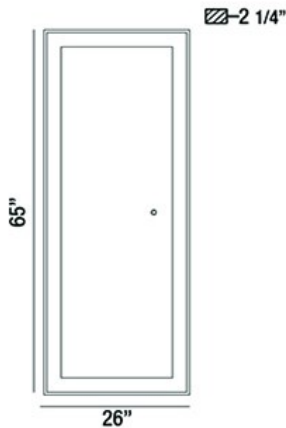

PROJECT INFORMATION

Job Name: Date: Category:

Comments: