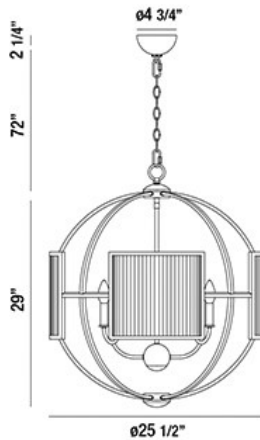

## MANILOW, 26" ROUND CHANDELIER

### PRODUCT DETAILS

No.	:	33848-020
Product Color	:	BRASS
Product Material	:	METAL
Shade / Accent Colour	:	CLEAR
Shade / Accent Material	:	RIPPLE GLASS
Diameter	:	25.5"
Height	:	29"
Overall Height	:	103.25"
Weight	:	17lbs

### TECHNICAL DETAILS

Hanging Support Type	:	CHAIN
Hanging Support Length	:	72"
Canopy / Backplate Height	:	2.25"
Canopy / Backplate Dia.	:	4.75"
Location	:	DRY
Approval	:	