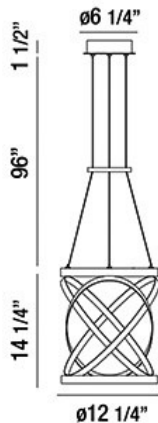

### PRODUCT DETAILS

No.	:	34062-012
Product Color	:	OIL RUBBED BRONZE
Product Material	:	METAL
Shade / Accent Colour	:	BRONZE
Shade / Accent Material	:	METAL BANDING
Diameter	:	12.25"
Height	:	14.25"
Overall Height	:	111.75"
Weight	:	7.4lbs

### TECHNICAL DETAILS

Hanging Support Type	:	AIRCRAFT CABLE
Hanging Support Length	:	96"
Canopy / Backplate Height	:	1.5"
Canopy / Backplate Dia.	:	6.25"
Location	:	DRY
Approval	:	