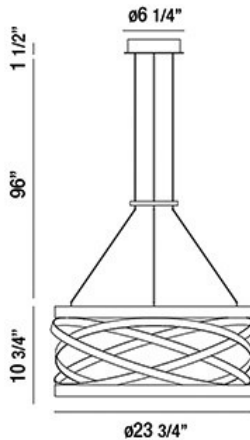

AVITA, 24" ROUND CHANDELIER

PRODUCT DETAILS

No.	:	34063-019
Product Color	:	OIL RUBBED BRONZE
Product Material	:	METAL
Shade / Accent Colour	:	BRONZE
Shade / Accent Material	:	METAL BANDING
Diameter	:	23.75"
Height	:	10.75"
Overall Height	:	108.25"
Weight	:	14.1lbs

LIGHT SOURCE DETAILS

Light Source Type	:	INTEGRATED LED
Input Voltage	:	120V
Bulb Voltage	:	120V
Socket Type	:	LED
Total Wattage	:	36W
Initial Lumens	:	3060lm
Kelvin	:	3000K
CRI	:	80+
Dimmable	:	Yes

OPTIONS AVAILABLE

ITEM NO.	FINISH	SHADE
34063-019	OIL RUBBED BRONZE	BRONZE

TECHNICAL DETAILS

Hanging Support Type	:	AIRCRAFT CABLE
Hanging Support Length	:	96"
Canopy / Backplate Height	:	1.5"
Canopy / Backplate Dia.	:	6.25"
Location	:	DRY
Approval	:	