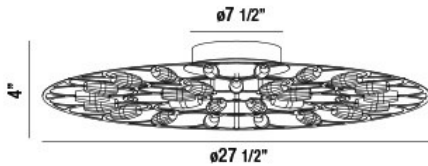

### PRODUCT DETAILS

No.	:	34068-014
Product Color	:	CHROME
Product Material	:	METAL
Diameter	:	27.5"
Height	:	4"
Weight	:	3.7lbs

### TECHNICAL DETAILS

Canopy / Backplate Height	:	1.5"
Canopy / Backplate Dia.	:	7.5"
Location	:	DRY
Approval	:	