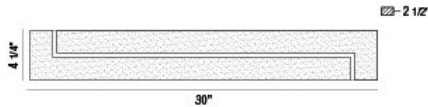

TECHNICAL DETAILS

Mounting	:	Up or Down
Location	:	DAMP
Approval	:	

PROJECT INFORMATION

Job Name: Date: Category:

Comments: