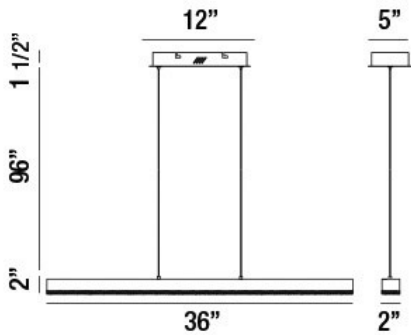

### PRODUCT DETAILS

No.	:	34100-011
Product Color	:	CHROME
Product Material	:	METAL
Shade / Accent Colour	:	CLEAR
Shade / Accent Material	:	CRYSTAL
Length	:	36"
Width	:	2"
Height	:	2"
Overall Height	:	99.5"
Weight	:	7.9lbs

### TECHNICAL DETAILS

Hanging Support Type	:	AIRCRAFT CABLE
Hanging Support Length	:	96"
Canopy / Backplate Length	:	12"
Canopy / Backplate Height	:	5.25"
Canopy / Backplate Width	:	1.75"
Location	:	DRY
Approval	:	