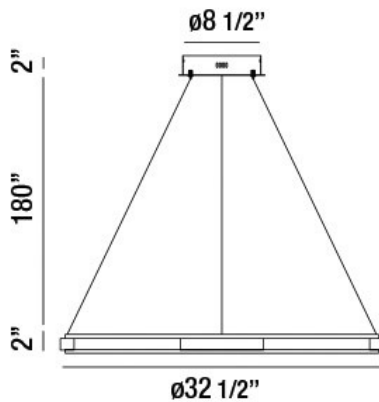

OPTIONS AVAILABLE

ITEM NO.	FINISH	SHADE
34103-012	CHROME	FROSTED