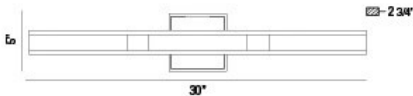

### TECHNICAL DETAILS

Canopy / Backplate Length	:	5.5"
Canopy / Backplate Height	:	5.5"
Canopy / Backplate Width	:	1.25"
Mounting	:	Up or Down
Location	:	DAMP
Approval	:	