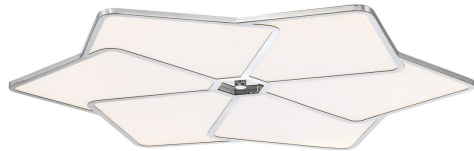

OLITI, WALL MOUNT

PRODUCT DETAILS

No.	:	34109-014
Product Color	:	CHROME
Product Material	:	METAL
Shade / Accent Colour	:	FROSTED
Shade / Accent Material	:	ACRYLIC
Diameter	:	23"
Height	:	2"
Ext	:	2"
Weight	:	7lbs

LIGHT SOURCE DETAILS

Light Source Type	:	INTEGRATED LED
Input Voltage	:	120V
Bulb Voltage	:	120V
Total Wattage	:	25W
Delivered Lumens	:	1500lm
Kelvin	:	3500K
CRI	:	90+
Dimmable	:	Yes

OPTIONS AVAILABLE

ITEM NO.	FINISH	SHADE
34109-014	CHROME	FROSTED

TECHNICAL DETAILS

Canopy / Backplate Height	:	1.625"
Canopy / Backplate Dia.	:	10"
Location	:	DRY
Approval	:	

PROJECT INFORMATION

Job Name: Date: Category:

Comments: