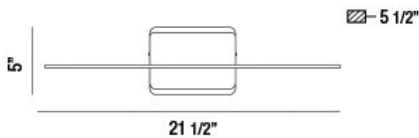

### TECHNICAL DETAILS

Canopy / Backplate Length	:	6.25"
Canopy / Backplate Height	:	1.25"
Canopy / Backplate Width	:	4.25"
Mounting	:	Down
Location	:	DRY
Approval	:	