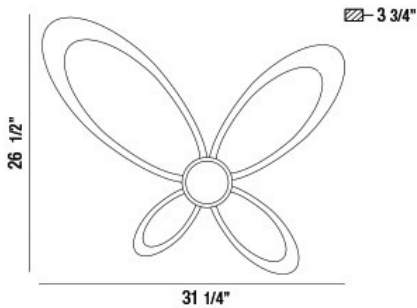

OLGA, WALL MOUNT

OPTIONS AVAILABLE

ITEM NO.	FINISH	SHADE
34114-018	GOLD	FROSTED
34114-025	SILVER	FROSTED

PRODUCT DETAILS

No.	:	34114-018
Product Color	:	GOLD
Product Material	:	METAL
Shade / Accent Colour	:	FROSTED
Shade / Accent Material	:	ACRYLIC
Width	:	31.25"
Height	:	26.5"
Ext	:	3.75"
Weight	:	3.4lbs

LIGHT SOURCE DETAILS

Light Source Type	:	INTEGRATED LED
Input Voltage	:	120V
Bulb Voltage	:	30V
Total Wattage	:	25W
Total Lumen	:	2200lm
Kelvin	:	3500K
CRI	:	90+
Dimmable	:	Yes

TECHNICAL DETAILS

Canopy / Backplate Height	:	3.5"
Canopy / Backplate Dia.	:	4.75"
Location	:	DRY
Approval	:	