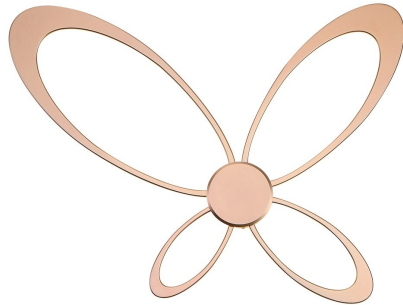

OLGA, WALL MOUNT

OPTIONS AVAILABLE

ITEM NO.	FINISH	SHADE
34114-018	GOLD	FROSTED
34114-025	SILVER	FROSTED

PRODUCT DETAILS

No.	:	34114-018
Product Color	:	GOLD
Product Material	:	METAL
Shade / Accent Colour	:	FROSTED
Shade / Accent Material	:	ACRYLIC
Width	:	31.25"
Height	:	26.5"
Ext	:	3.75"
Weight	:	3.4lbs

LIGHT SOURCE DETAILS

Light Source Type	:	INTEGRATED LED
Input Voltage	:	120V
Bulb Voltage	:	30V
Total Wattage	:	25W
Total Lumen	:	2200lm
Kelvin	:	3500K
CRI	:	90+
Dimmable	:	Yes

TECHNICAL DETAILS

Canopy / Backplate Height	:	3.5"
Canopy / Backplate Dia.	:	4.75"
Location	:	DRY
Approval	:	