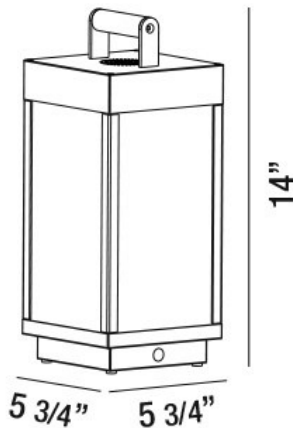

34124, PORTABLE RGB LED BLUETOOTH LIGHT

PRODUCT DETAILS

No.	:	34124-017
Product Color	:	GRAPHITE GREY
Shade / Accent Colour	:	CLEAR
Length	:	5.75"
Width	:	5.75"
Height	:	14"
Weight	:	5.7lbs

LIGHT SOURCE DETAILS

Light Source Type	:	INTEGRATED LED
Input Voltage	:	3.7V
Bulb Voltage	:	120V
Socket Type	:	LED
Total Wattage	:	6W
Total Lumen	:	220lm
Kelvin	:	3000K
CRI	:	80

OPTIONS AVAILABLE

ITEM NO.	FINISH	SHADE
34124-017	GRAPHITE GREY	CLEAR