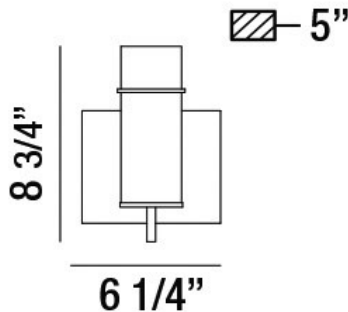

PISTA, 6" VANITY LIGHT

PRODUCT DETAILS

No.	:	34133-019
Product Color	:	CHROME
Product Material	:	METAL
Shade / Accent Colour	:	CLEAR
Shade / Accent Material	:	GLASS
Width	:	6.25"
Height	:	8.75"
Ext	:	5"
Weight	:	1.7lbs

OPTIONS AVAILABLE

ITEM NO.	FINISH	SHADE
34133-019	CHROME	CLEAR
34133-026	BRONZE	CLEAR
34133-036	BLACK	CLEAR
34133-043	GOLD	CLEAR

TECHNICAL DETAILS

Canopy / Backplate Length	:	6.25"
Canopy / Backplate Height	:	1"
Canopy / Backplate Width	:	5"
Mounting	:	Up
Location	:	DAMP
Approval	:	