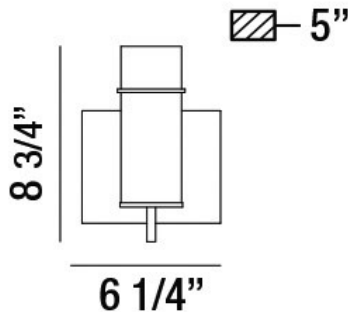

PISTA, 6" VANITY LIGHT

Options Available

ITEM NO.	FINISH	SHADE
34133-019	CHROME	CLEAR
34133-026	BRONZE	CLEAR
34133-036	BLACK	CLEAR
34133-043	GOLD	CLEAR

PRODUCT DETAILS

No.	:	34133-026
Product Color	:	BRONZE
Product Material	:	METAL
Shade / Accent Colour	:	CLEAR
Shade / Accent Material	:	GLASS
Width	:	6.25"
Height	:	8.75"
Ext	:	5"
Weight	:	1.7lbs

TECHNICAL DETAILS

Canopy / Backplate Length	:	6.25"
Canopy / Backplate Height	:	1"
Canopy / Backplate Width	:	5"
Mounting	:	Up
Location	:	DAMP
Approval	:	

PROJECT INFORMATION

 Job Name: Date: Type:

 Comments: