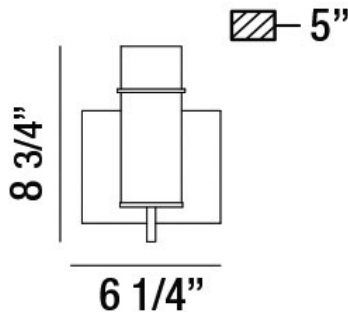

PISTA, 6" VANITY LIGHT

OPTIONS AVAILABLE

ITEM NO.	FINISH	SHADE
34133-019	CHROME	CLEAR
34133-026	BRONZE	CLEAR
34133-036	BLACK	CLEAR
34133-043	GOLD	CLEAR

PRODUCT DETAILS

No.	:	34133-026
Product Color	:	BRONZE
Product Material	:	METAL
Shade / Accent Colour	:	CLEAR
Shade / Accent Material	:	GLASS
Width	:	6.25"
Height	:	8.75"
Ext	:	5"
Weight	:	1.7lbs

TECHNICAL DETAILS

Canopy / Backplate Length	:	6.25"
Canopy / Backplate Height	:	1"
Canopy / Backplate Width	:	5"
Mounting	:	Up
Location	:	DAMP
Approval	:	

PROJECT INFORMATION

Job Name: Date: Category:

Comments: