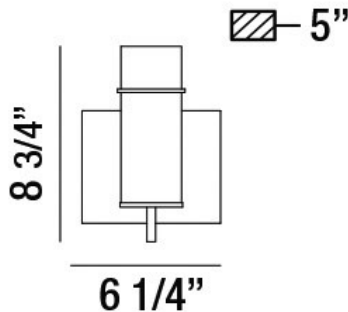

PISTA, 6" VANITY LIGHT

PRODUCT DETAILS

No.	:	34133-043
Product Color	:	GOLD
Product Material	:	METAL
Shade / Accent Colour	:	CLEAR
Shade / Accent Material	:	GLASS
Width	:	6.25"
Height	:	8.75"
Ext	:	5"
Weight	:	1.7lbs

OPTIONS AVAILABLE

ITEM NO.	FINISH	SHADE
34133-019	CHROME	CLEAR
34133-026	BRONZE	CLEAR
34133-036	BLACK	CLEAR
34133-043	GOLD	CLEAR

TECHNICAL DETAILS

Canopy / Backplate Length	:	6.25"
Canopy / Backplate Height	:	1"
Canopy / Backplate Width	:	5"
Mounting	:	Up
Location	:	DAMP
Approval	:	