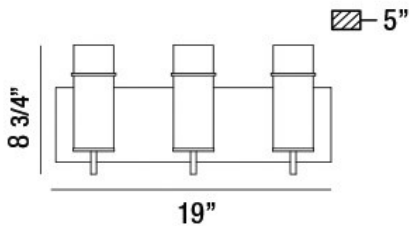

### PRODUCT DETAILS

No.	:	34134-016
Product Color	:	CHROME
Product Material	:	METAL
Shade / Accent Colour	:	CLEAR
Shade / Accent Material	:	GLASS
Width	:	19"
Height	:	8.75"
Ext	:	5"
Weight	:	5.5lbs

### TECHNICAL DETAILS

Canopy / Backplate Length	:	19"
Canopy / Backplate Height	:	1"
Canopy / Backplate Width	:	5"
Mounting	:	Up
Location	:	DAMP
Approval	:	