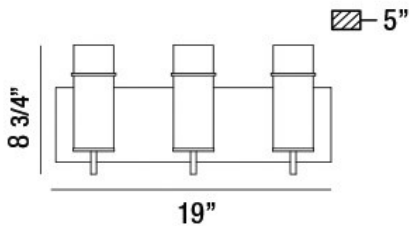

PISTA, 19" VANITY LIGHT

PRODUCT DETAILS

| | | |
|-------------------------|---|-----------|
| No. | : | 34134-040 |
| Product Color | : | GOLD |
| Product Material | : | METAL |
| Shade / Accent Colour | : | CLEAR |
| Shade / Accent Material | : | GLASS |
| Width | : | 19" |
| Height | : | 8.75" |
| Ext | : | 5" |
| Weight | : | 5.5lbs |

LIGHT SOURCE DETAILS

| | | |
|-------------------|---|--------------|
| Number of Bulbs | : | 3 |
| Light Source | : | Incandescent |
| Light Source Type | : | EDISON |
| Input Voltage | : | 120V |
| Bulb Voltage | : | 120V |
| Socket Type | : | E26 |
| Wattage | : | 60W |
| Total Wattage | : | 180W |
| Bulb Included | : | Yes |
| Dimmable | : | Yes |

| | | |
|---------------------------|---|---------------------------------------------------------------------------------------|
| Canopy / Backplate Length | : | 19" |
| Canopy / Backplate Height | : | 1" |
| Canopy / Backplate Width | : | 5" |
| Mounting | : | Up |
| Location | : | DAMP |
| Approval | : |  |