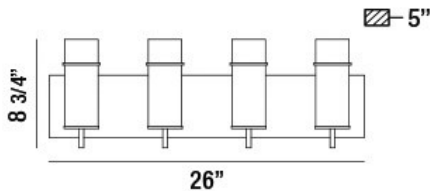

### PRODUCT DETAILS

No.	:	34135-020
Product Color	:	BRONZE
Product Material	:	METAL
Shade / Accent Colour	:	CLEAR
Shade / Accent Material	:	GLASS
Width	:	26"
Height	:	8.75"
Ext	:	5"
Weight	:	6lbs

### TECHNICAL DETAILS

Canopy / Backplate Length	:	26"
Canopy / Backplate Height	:	1"
Canopy / Backplate Width	:	5"
Mounting	:	Up
Location	:	DAMP
Approval	:	