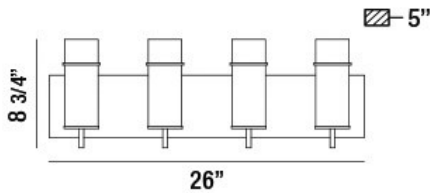

PISTA, 26" VANITY LIGHT

PRODUCT DETAILS

| | | |
|-------------------------|---|-----------|
| No. | : | 34135-047 |
| Product Color | : | GOLD |
| Product Material | : | METAL |
| Shade / Accent Colour | : | CLEAR |
| Shade / Accent Material | : | GLASS |
| Width | : | 26" |
| Height | : | 8.75" |
| Ext | : | 5" |
| Weight | : | 6lbs |

LIGHT SOURCE DETAILS

| | | |
|-------------------|---|--------------|
| Number of Bulbs | : | 4 |
| Light Source | : | Incandescent |
| Light Source Type | : | EDISON |
| Input Voltage | : | 120V |
| Bulb Voltage | : | 120V |
| Socket Type | : | E26 |
| Wattage | : | 60W |
| Total Wattage | : | 240W |
| Bulb Included | : | Yes |
| Dimmable | : | Yes |

| | | |
|---------------------------|---|---|
| Canopy / Backplate Length | : | 26" |
| Canopy / Backplate Height | : | 1" |
| Canopy / Backplate Width | : | 5" |
| Mounting | : | Up |
| Location | : | DAMP |
| Approval | : |  |