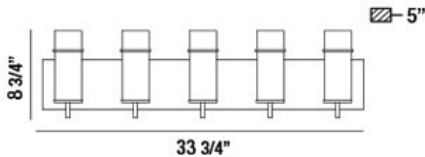

PISTA, 34" VANITY LIGHT

PRODUCT DETAILS

No.	:	34136-044
Product Color	:	GOLD
Product Material	:	METAL
Shade / Accent Colour	:	CLEAR
Shade / Accent Material	:	GLASS
Width	:	33.75"
Height	:	8.75"
Ext	:	5"
Weight	:	8.9lbs

OPTIONS AVAILABLE

ITEM NO.	FINISH	SHADE
34136-010	CHROME	CLEAR
34136-027	BRONZE	CLEAR
34136-031	BLACK	CLEAR
34136-044	GOLD	CLEAR

TECHNICAL DETAILS

Canopy / Backplate Length	:	33.75"
Canopy / Backplate Height	:	1"
Canopy / Backplate Width	:	5"
Mounting	:	Up
Location	:	DAMP
Approval	:	