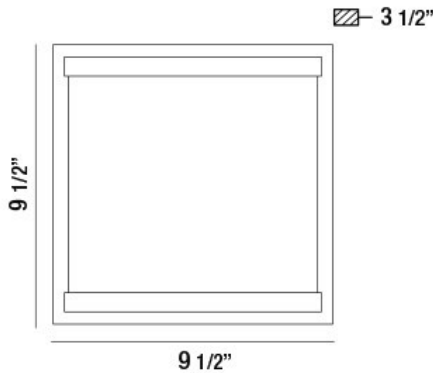

### PRODUCT DETAILS

No.	:	34139-011
Product Color	:	SATIN NICKEL
Shade / Accent Colour	:	CLEAR BUBBLE
Length	:	9.75"
Width	:	9.75"
Height	:	3.5"
Weight	:	9.6lbs

### TECHNICAL DETAILS

Canopy / Backplate Length	:	9.75"
Canopy / Backplate Height	:	1.25"
Canopy / Backplate Width	:	9.75"
Driver	:	EK-TOP
IP Rating	:	20
Location	:	DAMP
Approval	:	
Title 24	:	Yes