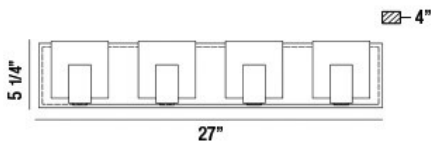

PROJECT INFORMATION

Job Name: Date: Type:

Comments: