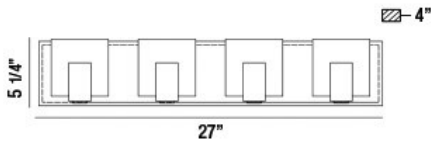

CANMORE, 4-LIGHT LED BATHBAR

PRODUCT DETAILS

No.	:	34144-024
Product Color	:	BLACK
Product Material	:	METAL
Shade / Accent Colour	:	FROSTED
Shade / Accent Material	:	ACRYLIC
Width	:	27"
Height	:	5.25"
Ext	:	4"
Weight	:	5lbs

TECHNICAL DETAILS

Canopy / Backplate Length	:	27"
Canopy / Backplate Height	:	1.25"
Canopy / Backplate Width	:	5"
Location	:	DAMP
Approval	:	

PROJECT INFORMATION

Job Name: Date: Category:

Comments: