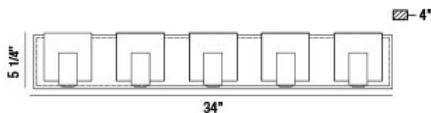

CANMORE, 5-LIGHT LED BATHBAR

PRODUCT DETAILS

No.	:	34145-025
Product Color	:	BLACK
Product Material	:	METAL
Shade / Accent Colour	:	FROSTED
Shade / Accent Material	:	ACRYLIC
Width	:	34"
Height	:	5.25"
Ext	:	4"
Weight	:	7.5lbs

TECHNICAL DETAILS

Canopy / Backplate Length	:	34"
Canopy / Backplate Height	:	1.25"
Canopy / Backplate Width	:	5"
Location	:	DAMP
Approval	:	

PROJECT INFORMATION

 Job Name: Date: Category:

 Comments: