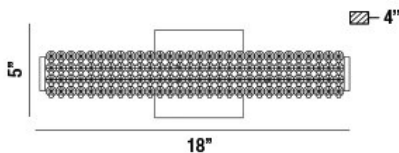

SASSI, WALL MOUNT

PRODUCT DETAILS

No.	:	34156-018
Product Color	:	CHROME
Product Material	:	METAL
Shade / Accent Colour	:	CLEAR
Shade / Accent Material	:	CRYSTAL
Width	:	18"
Height	:	5"
Ext	:	4"
Weight	:	4.4lbs

LIGHT SOURCE DETAILS

Light Source Type	:	INTEGRATED LED
Input Voltage	:	120V
Bulb Voltage	:	120V
Total Wattage	:	20W
Delivered Lumens	:	1800lm
Kelvin	:	3000K
CRI	:	90+
Dimmable	:	Yes

OPTIONS AVAILABLE

ITEM NO.	FINISH	SHADE
34156-018	CHROME	CLEAR

TECHNICAL DETAILS

Canopy / Backplate Length	:	5"
Canopy / Backplate Height	:	1.25"
Canopy / Backplate Width	:	5"
Mounting	:	Up or Down
Location	:	DAMP
Approval	:	

PROJECT INFORMATION

 Job Name: Date: Category: