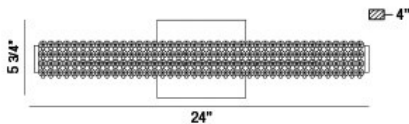

SASSI, WALL MOUNT

PRODUCT DETAILS

No.	:	34157-015
Product Color	:	CHROME
Product Material	:	METAL
Shade / Accent Colour	:	CLEAR
Shade / Accent Material	:	CRYSTAL
Width	:	24"
Height	:	5.75"
Ext	:	4"
Weight	:	6lbs

LIGHT SOURCE DETAILS

Light Source Type	:	INTEGRATED LED
Input Voltage	:	120V
Bulb Voltage	:	120V
Total Wattage	:	24W
Delivered Lumens	:	2100lm
Kelvin	:	3000K
CRI	:	90+
Dimmable	:	Yes

OPTIONS AVAILABLE

ITEM NO.	FINISH	SHADE
34157-015	CHROME	CLEAR

TECHNICAL DETAILS

Canopy / Backplate Length	:	6.5"
Canopy / Backplate Height	:	1.25"
Canopy / Backplate Width	:	6.5"
Mounting	:	Up or Down
Location	:	DAMP
Approval	:	

PROJECT INFORMATION

 Job Name: Date: Category: