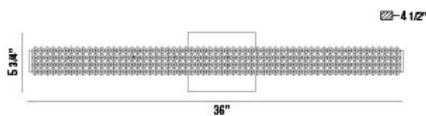

SASSI, WALL MOUNT

PRODUCT DETAILS

No.	:	34158-012
Product Color	:	CHROME
Product Material	:	METAL
Shade / Accent Colour	:	CLEAR
Shade / Accent Material	:	CRYSTAL
Width	:	36"
Height	:	5.75"
Ext	:	4.5"
Weight	:	8lbs

LIGHT SOURCE DETAILS

Light Source Type	:	INTEGRATED LED
Input Voltage	:	120V
Bulb Voltage	:	120V
Total Wattage	:	30W
Delivered Lumens	:	2700lm
Kelvin	:	3000K
CRI	:	90+
Dimmable	:	Yes

OPTIONS AVAILABLE

ITEM NO.	FINISH	SHADE
34158-012	CHROME	CLEAR

TECHNICAL DETAILS

Canopy / Backplate Length	:	6.5"
Canopy / Backplate Height	:	1.25"
Canopy / Backplate Width	:	6.5"
Mounting	:	Up or Down
Location	:	DAMP
Approval	:	

PROJECT INFORMATION

 Job Name: Date: Category: