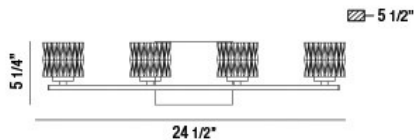

GUELPH, 25" VANITY LIGHT

PRODUCT DETAILS

No.	:	34161-012
Product Color	:	CHROME
Product Material	:	METAL
Shade / Accent Colour	:	CLEAR
Shade / Accent Material	:	GLASS
Width	:	24.5"
Height	:	5.25"
Ext	:	5.5"
Weight	:	5.1lbs

LIGHT SOURCE DETAILS

Light Source Type	:	INTEGRATED LED
Input Voltage	:	120V
Bulb Voltage	:	120V
Total Wattage	:	24W
Initial Lumens	:	1150lm
Kelvin	:	3000K
CRI	:	90+
Dimmable	:	Yes

OPTIONS AVAILABLE

ITEM NO.	FINISH	SHADE
34161-012	CHROME	CLEAR

TECHNICAL DETAILS

Canopy / Backplate Length	:	6.5"
Canopy / Backplate Height	:	1.25"
Canopy / Backplate Width	:	5"
Mounting	:	Up
Location	:	DAMP
Approval	:	

PROJECT INFORMATION

 Job Name: Date: Category: