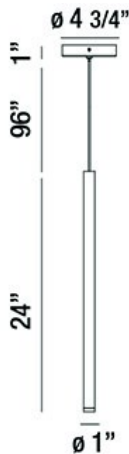

### PRODUCT DETAILS

No.	:	34165-041
Product Color	:	BLACK
Product Material	:	METAL
Shade / Accent Colour	:	BLACK
Shade / Accent Material	:	METAL TUBES
Diameter	:	1"
Height	:	24"
Overall Height	:	121"
Weight	:	1.6lbs

### LIGHT SOURCE DETAILS

Light Source Type	:	INTEGRATED LED
Input Voltage	:	120V
Bulb Voltage	:	120V
Socket Type	:	LED
Total Wattage	:	3W
Delivered Lumens	:	150lm
Kelvin	:	3000K
CRI	:	90+
Dimmable	:	No

### TECHNICAL DETAILS

Hanging Support Type	:	WIRE
Hanging Support Length	:	96"
Canopy / Backplate Height	:	1"
Canopy / Backplate Dia.	:	4.75"
Location	:	DRY
Approval	:	