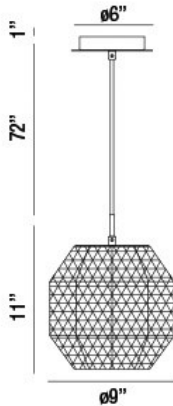

CATALDA, 9" ROUND PENDANT

OPTIONS AVAILABLE

ITEM NO.	FINISH	SHADE
34289-013	CHROME	AMBER
34289-020	CHROME	CLEAR
34289-037	CHROME	SMOKE

PRODUCT DETAILS

No.	:	34289-037
Product Color	:	CHROME
Product Material	:	METAL
Shade / Accent Colour	:	SMOKE
Shade / Accent Material	:	GLASS
Diameter	:	9"
Height	:	11"
Overall Height	:	84"
Weight	:	2.5lbs

TECHNICAL DETAILS

Hanging Support Type	:	WIRE
Hanging Support Length	:	72"
Canopy / Backplate Height	:	1"
Canopy / Backplate Dia.	:	6"
Location	:	DRY
Approval	:	

PROJECT INFORMATION

 Job Name: Date: Category: