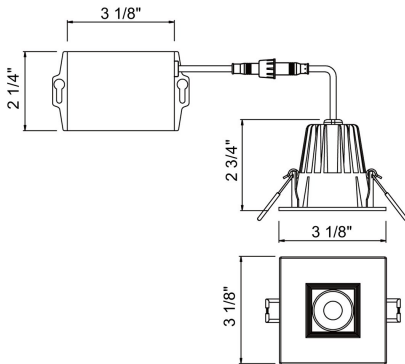

34891-30, 2.5-INCH SQUARE BAFFLED LED RECESSED,8W

PRODUCT DETAILS

No.	:	34891-30-02
Product Color	:	WHITE
Length	:	3.125"
Width	:	3.125"
Height	:	2.75"

LIGHT SOURCE DETAILS

Light Source Type	:	INTEGRATED LED
Input Voltage	:	120V
Bulb Voltage	:	120V
Socket Type	:	LED
Total Wattage	:	8W
Initial Lumens	:	600lm
Kelvin	:	3000K
CRI	:	90
Dimmable	:	Yes

OPTIONS AVAILABLE

ITEM NO.	FINISH	SHADE
34891-30-02	WHITE	

TECHNICAL DETAILS

Location	:	DAMP
Approval	:	
Title 24	:	Yes
Beam Angle	:	40
Cut Hole Diameter	:	2.75"

PROJECT INFORMATION

 Job Name: Date: Category: