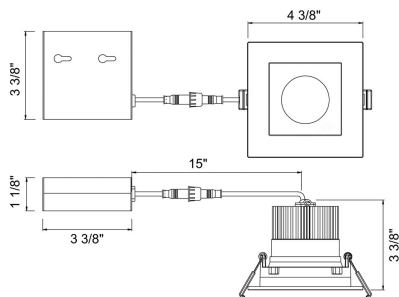

34898-30, 3.5-INCH SQUARE LED RECESSED, 12W

PRODUCT DETAILS

No.	:	34898-30-01
Product Color	:	BLACK
Length	:	4.5"
Width	:	4.5"
Height	:	2.875"

LIGHT SOURCE DETAILS

Light Source Type	:	INTEGRATED LED
Input Voltage	:	120V
Bulb Voltage	:	120V
Socket Type	:	LED
Total Wattage	:	12W
Initial Lumens	:	800lm
Kelvin	:	3000K
CRI	:	90
Dimmable	:	Yes

OPTIONS AVAILABLE

ITEM NO.	FINISH	SHADE
34898-30-01	BLACK	
34898-30-02	WHITE	

TECHNICAL DETAILS

Location	:	DAMP
Approval	:	
Title 24	:	Yes
Beam Angle	:	40
Cut Hole Diameter	:	3.75"

PROJECT INFORMATION

 Job Name: Date: Category: