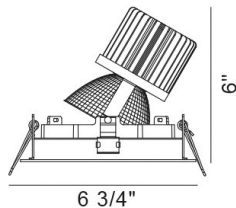

AMIGO, 1-LIGHT SQUARE TRIM GIMBAL RECESSED, 26W, 3000K

PRODUCT DETAILS

No.	:	35138-30-01
Product Color	:	BLACK
Shade / Accent Colour	:	BLACK
Length	:	6.75"
Width	:	6.75"
Height	:	6"
Weight	:	1.6lbs

LIGHT SOURCE DETAILS

TECHNICAL DETAILS

Light Direction	:	Down
Adjustable Lamp Head	:	Yes
Location	:	DRY
Approval	:	
Title 24	:	Yes
Beam Angle	:	40
Cut Hole Length	:	6.25"
Cut Hole Width	:	6.25"

PROJECT INFORMATION

 Job Name: Date: Category: