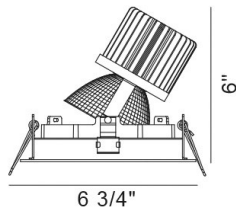

AMIGO, 1-LIGHT SQUARE TRIM GIMBAL RECESSED, 26W, 3000K

PRODUCT DETAILS

No.	:	35138-30-02
Product Color	:	WHITE
Shade / Accent Colour	:	WHITE
Length	:	6.75"
Width	:	6.75"
Height	:	6"
Weight	:	1.6lbs

LIGHT SOURCE DETAILS

TECHNICAL DETAILS

Light Direction	:	Down
Adjustable Lamp Head	:	Yes
Location	:	DRY
Approval	:	
Title 24	:	Yes
Beam Angle	:	40
Cut Hole Length	:	6.25"
Cut Hole Width	:	6.25"

PROJECT INFORMATION

 Job Name: Date: Category: